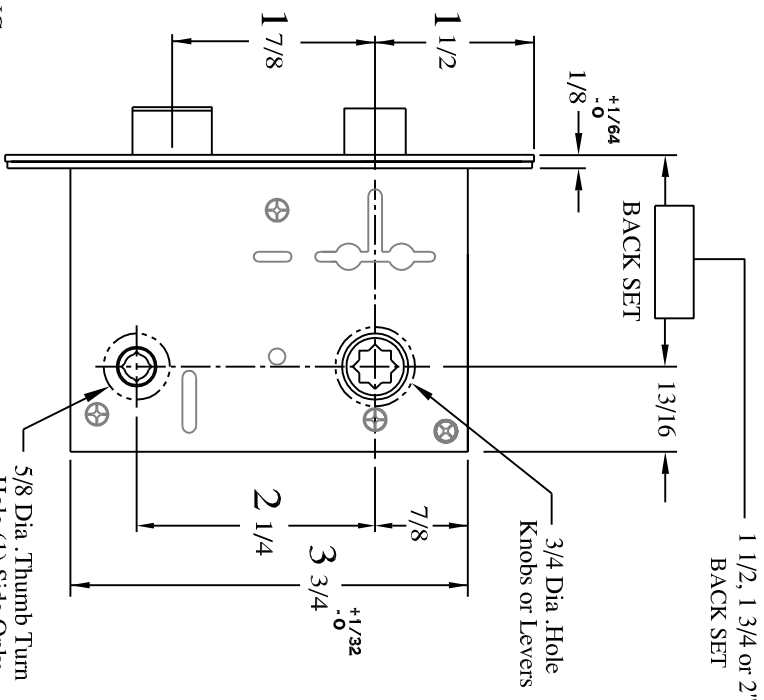

Accurate Lock and Hardware Co.

Manufactures of
Custom Locks and Architectural Hardware

6500

Screen Door Lock - Installation Template

Note: All Dimensions Reflect Suggested Mortise Prep
Dimensions. (Actual Lock Dimensions Are Slightly Smaller).

Knobs/Levers Both Sides	Knobs/Levers Both Sides
Emergency Key Outside Only, When Ordered	Thumb Turn Inside Only
6525 Passage	6539 Privacy

Responsibility
Door And Frame Manufacturers Are Responsible For Providing Adequate Construction Or Re-Infrement For Proper Installation Of Hardware Shown.