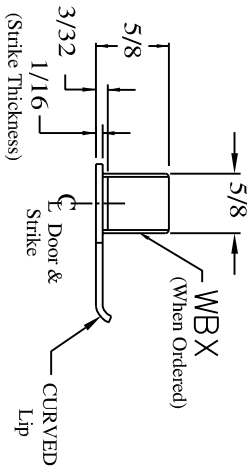

Accurate Lock and Hardware Co.

Manufactures of
Custom Locks and Architectural Hardware

6500

Screen Door Lock - Installation Template

Note: All Dimensions Reflect Suggested Mortise Prep
Dimensions. (Actual Lock Dimensions Are Slightly Smaller).

Knobs/Levers Both Sides	Knobs/Levers Both Sides
Emergency Key Outside Only, When Ordered	Thumb Turn Inside Only
6525 Passage	6539 Privacy

Responsibility
Door And Frame Manufacturers Are Responsible For Providing Adequate Construction Or Re-Infrement For Proper Installation Of Hardware Shown.