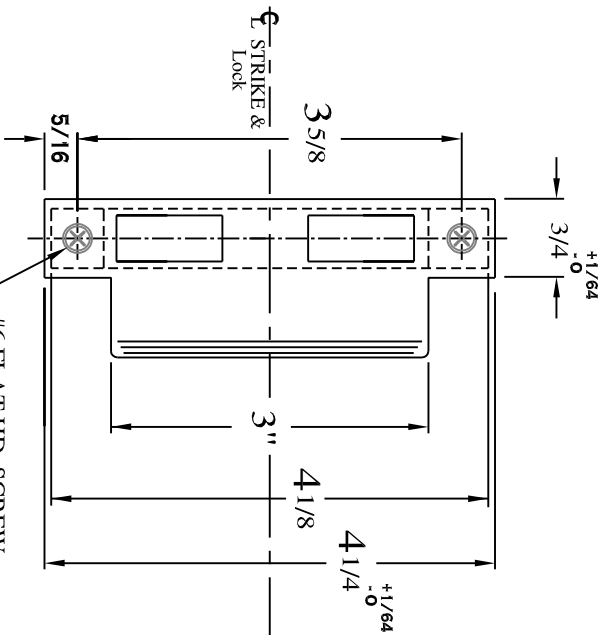

Accurate Lock and Hardware Co.

Manufactures of
Custom Locks and Architectural Hardware

6500

Screen Door Lock - Installation Template

Note: All Dimensions Reflect Suggested Mortise Prep
Dimensions. (Actual Lock Dimensions Are Slightly Smaller).

Knobs/Levers Both Sides	Knobs/Levers Both Sides
Emergency Key Outside Only, When Ordered	Thumb Turn Inside Only
6525 Passage	6539 Privacy

Responsibility
Door And Frame Manufacturers Are Responsible For Providing Adequate Construction Or Re-Infrement For Proper Installation Of Hardware Shown.