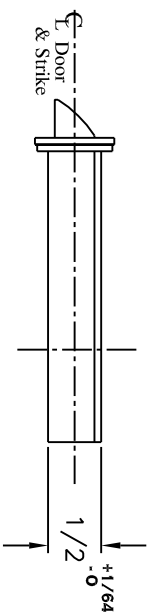

Accurate Lock and Hardware Co.

Manufactures of
Custom Locks and Architectural Hardware

6500

Screen Door Lock - Installation Template

Note: All Dimensions Reflect Suggested Mortise Prep
Dimensions. (Actual Lock Dimensions Are Slightly Smaller).

Knobs/Levers Both Sides	Knobs/Levers Both Sides
Emergency Key Outside Only, When Ordered	Thumb Turn Inside Only
6525 Passage	6539 Privacy

Responsibility
Door And Frame Manufacturers Are Responsible For Providing Adequate Construction Or Re-Infrement For Proper Installation Of Hardware Shown.