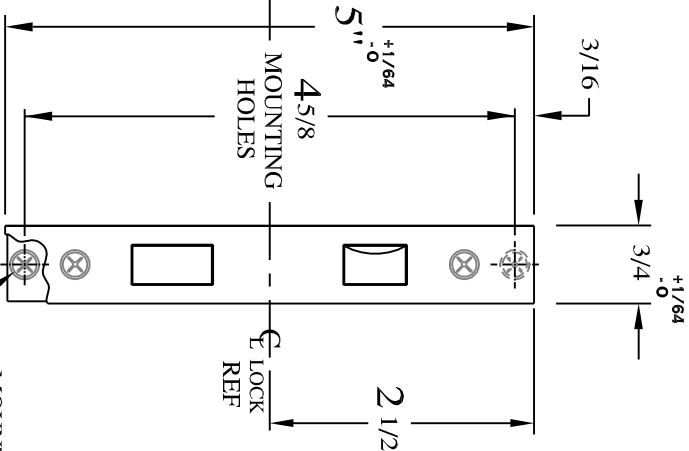

Accurate Lock and Hardware Co.

Manufactures of
Custom Locks and Architectural Hardware

6500

Screen Door Lock - Installation Template

Note: All Dimensions Reflect Suggested Mortise Prep
Dimensions. (Actual Lock Dimensions Are Slightly Smaller).

Knobs/Levers Both Sides	Knobs/Levers Both Sides
Emergency Key Outside Only, When Ordered	Thumb Turn Inside Only
6525 Passage	6539 Privacy

Responsibility
Door And Frame Manufacturers Are Responsible For Providing Adequate Construction Or Re-Infrement For Proper Installation Of Hardware Shown.